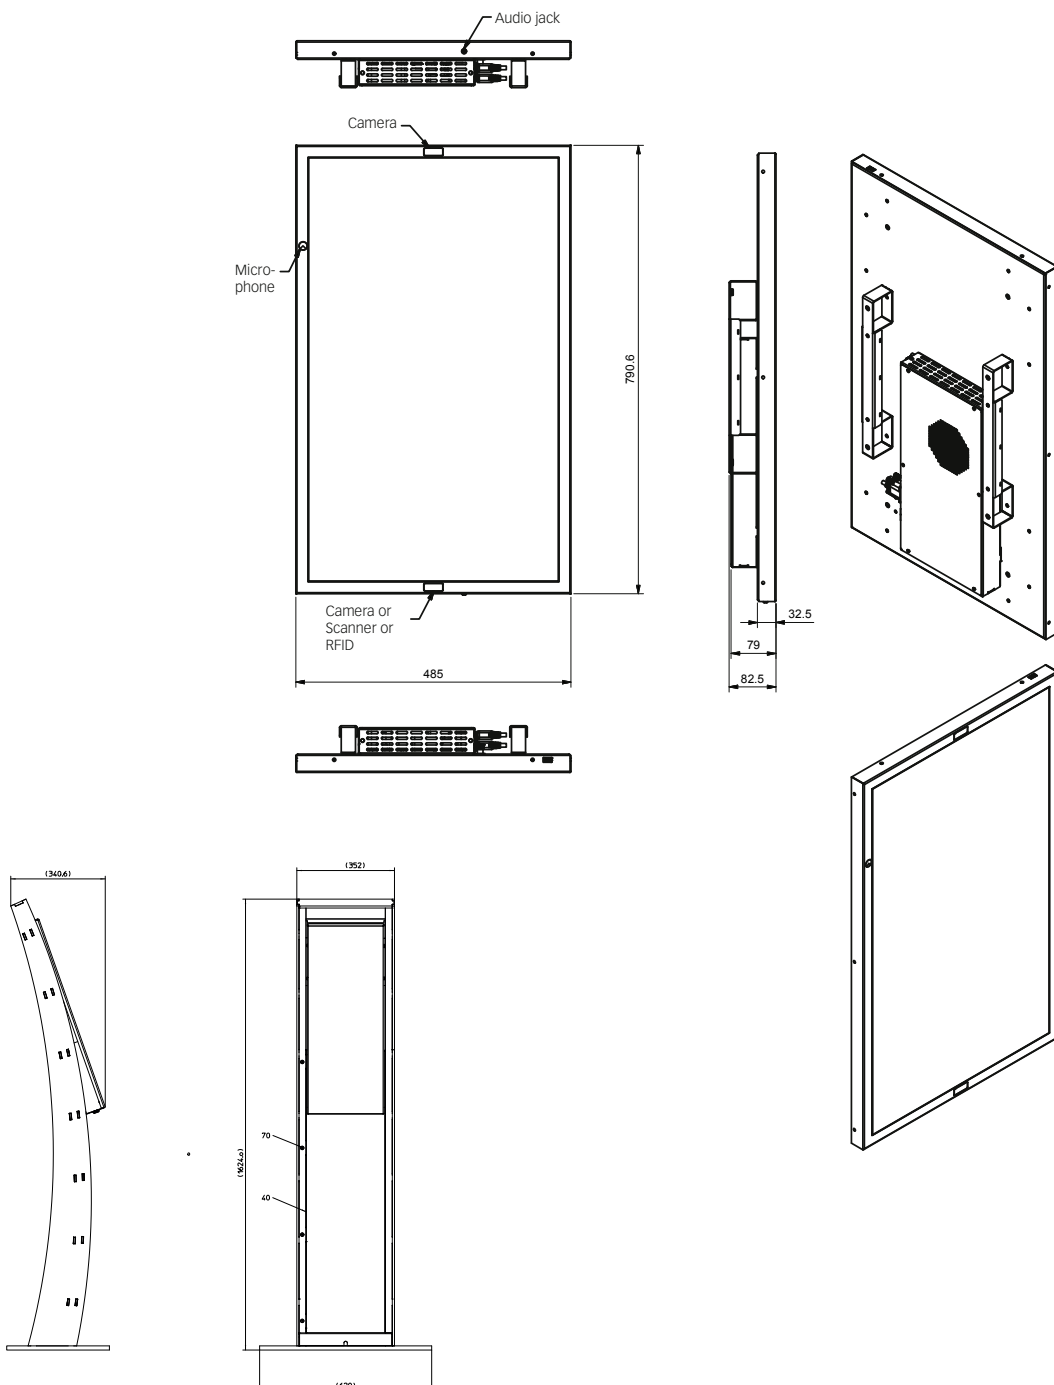

Pedestal

Dimensions (in mm)

Figure shows configuration variant

PEDESTAL WAVE	Material	Steel, powder coated
	Dimension (WxDxH)	620x1625x341 mm
	System weight	Approx. 70 kg (without packaging)
	Mounting options	Standalone
	Colour options	RAL 9010 Pure white RAL 9011 Graphite black more
	Display angle	20°
	Compatible with	polytouch® 32 wave 2016 Edition and polytouch® 32 2017 Edition

ds_polytouch_32_2017_Edition_en_rel_1.1 · specifications are subject to change