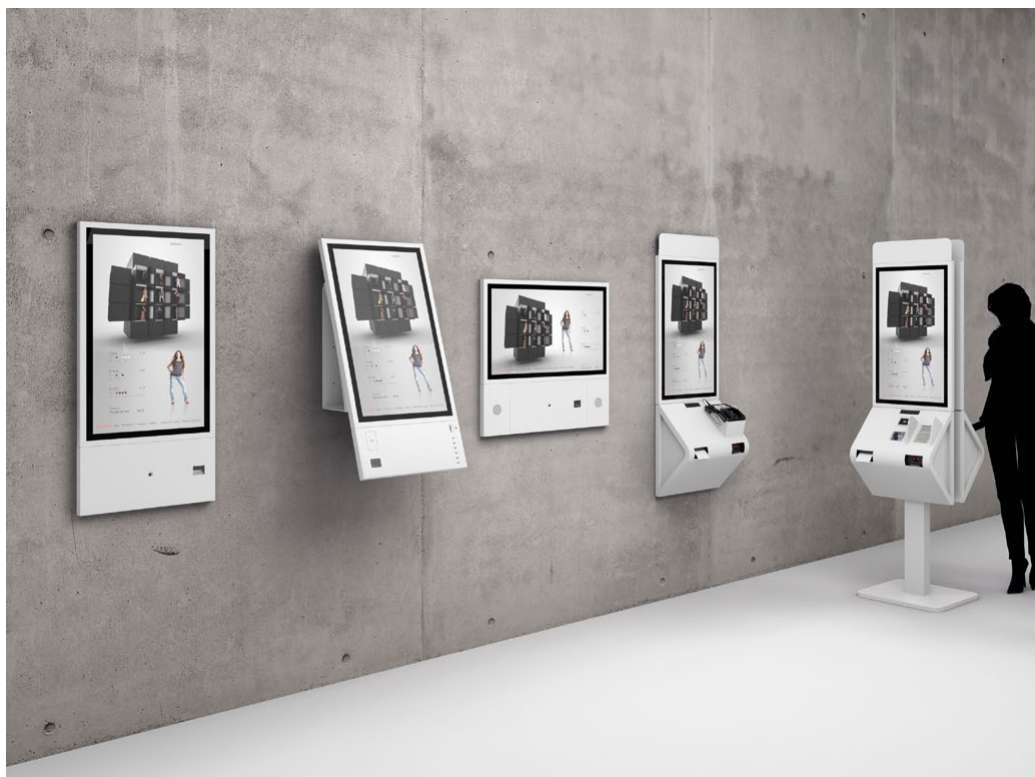

All-in-one polytouch® components

Pyramid Computer GmbH, a pioneer in multitouch technology, designs ITO PCAP based solutions for the banking and retail industry since 2011.

With the new interactive polytouch® components, simply create your own customized kiosk solutions by selecting

the display size, scalable panel PC and touch technology you need. Its modularity and flexible design, coupled with the best touch technology, will give you a competitive edge.